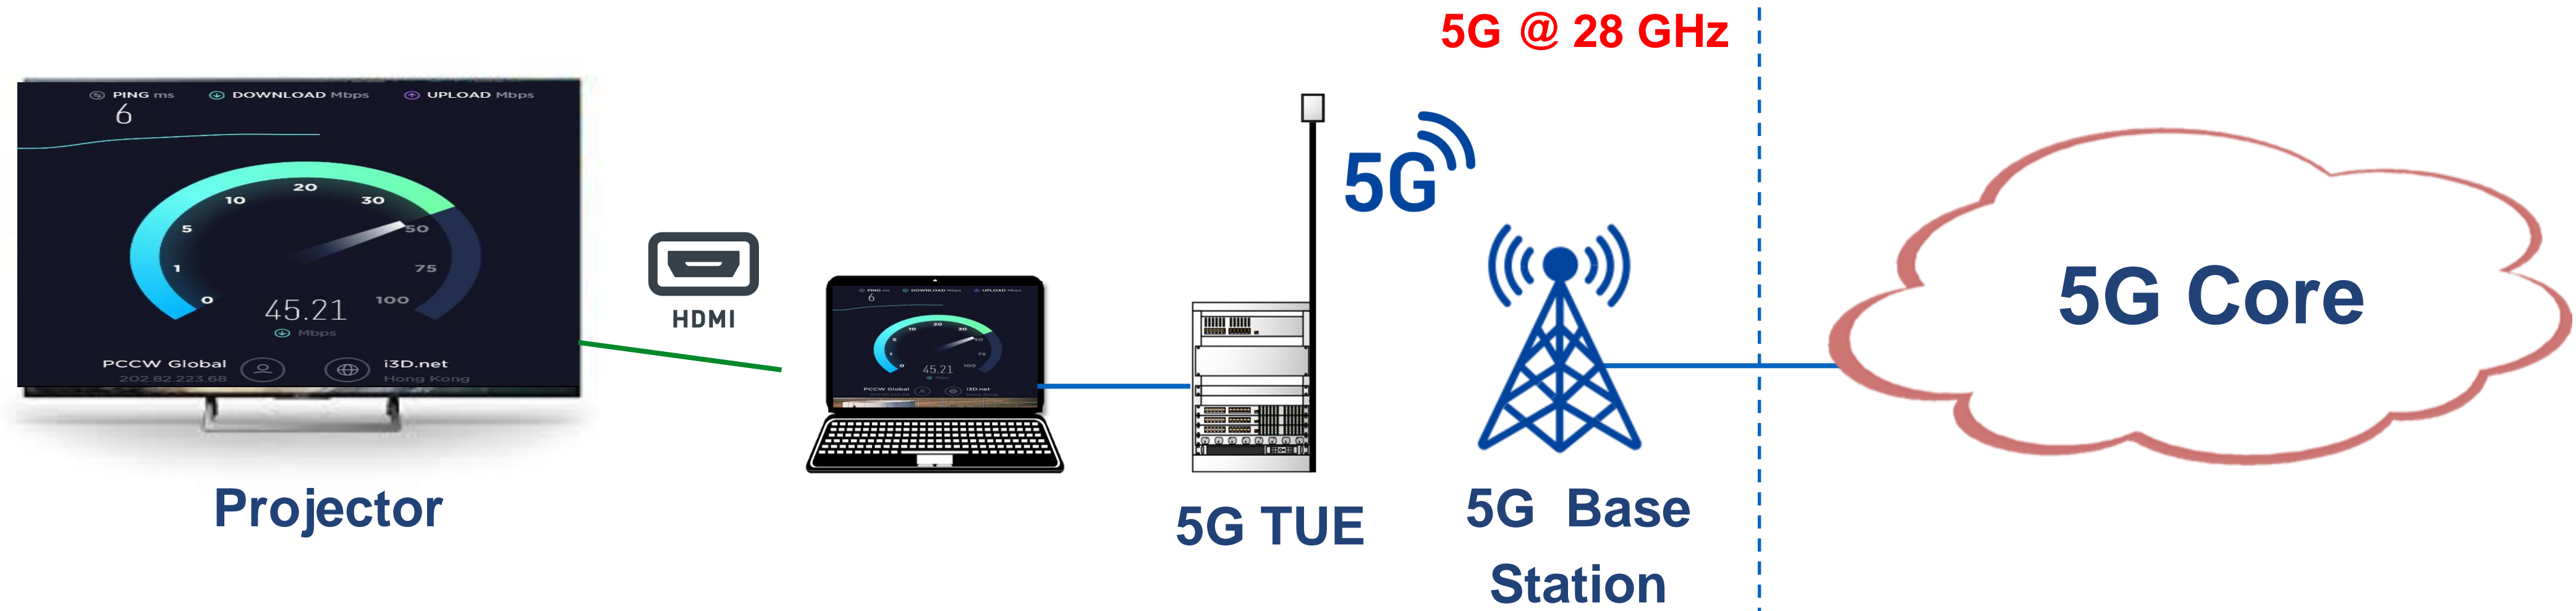

5G @ 28 GHz

5G Base Station

5G Core

Now TV
Content Server

Movable High Quality Video

Demo 3 : OFCA Speed Test with CPE

**Demonstration Area
@ 14/F PCCW Tower**

Demonstrate 5G less than 10ms network latency

Demo 4 : Large File Download (4G vs 5G)

Demonstration Area
@ 14/F PCCW Tower

Potential Application: Download Large Files On-the-Go

Demo 5 : 5G Peak Speed Demonstration

Demonstration Area
@ 14/F PCCW Tower

Projector

5G TUE

5G Base Station

5G Core

Demonstrate max DL throughput with 28GHz spectrum 400MHz bandwidth