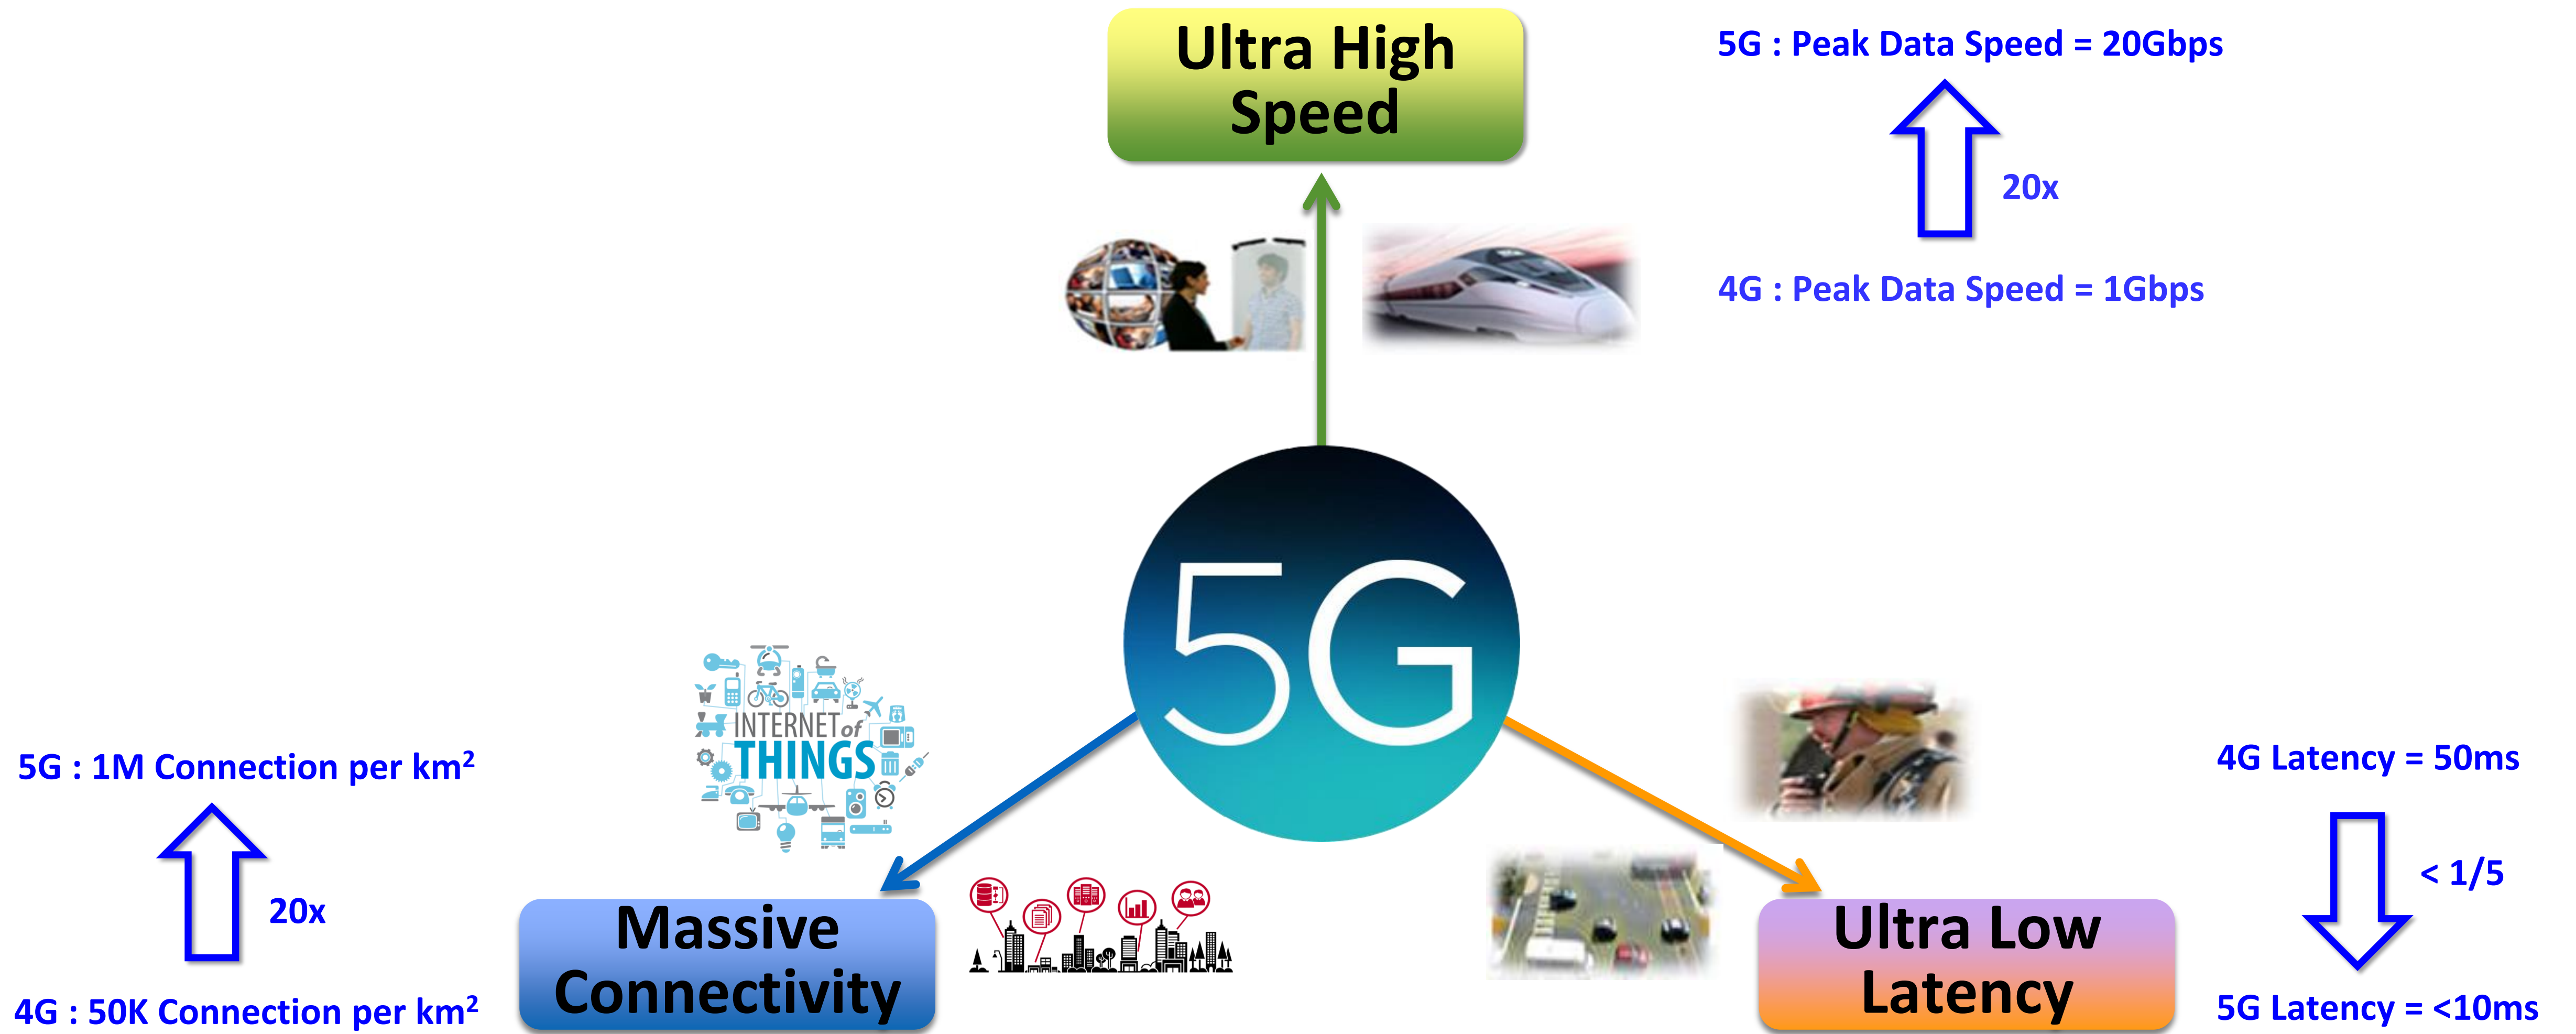

5G Application Demo

21 May 2019

5G Capabilities

Multiple Frequency Bands to Support 5G Use Cases

HKT is assigned with 400Mhz spectrum at 28GHz in Apr 2019

5G Demo Cases using HKT's 28GHz Spectrum (400MHz)

Demo 1 : 4K Camera Surveillance over 5G connection

Demo 5 : 5G Peak Speed

5G demos will be conducted using CPE device / Test Equipment

5G CPE @ 28GHz

5G @ 28 GHz

Demo 1: 4K IP Camera Airport Runway

4K Camera at Rooftop of
Airport World Trade Centre

5G CPE

5G @ 28 GHz

5G Base Station

5G Core

Broadband

View of Airport South Runway

Demonstration Area
@ 14/F PCCW Tower

4K Television

HDMI

GE Lan cable

Projector

5G TUE

5G Base Station

5G Core

Demonstrate max DL throughput with 28GHz spectrum 400MHz bandwidth