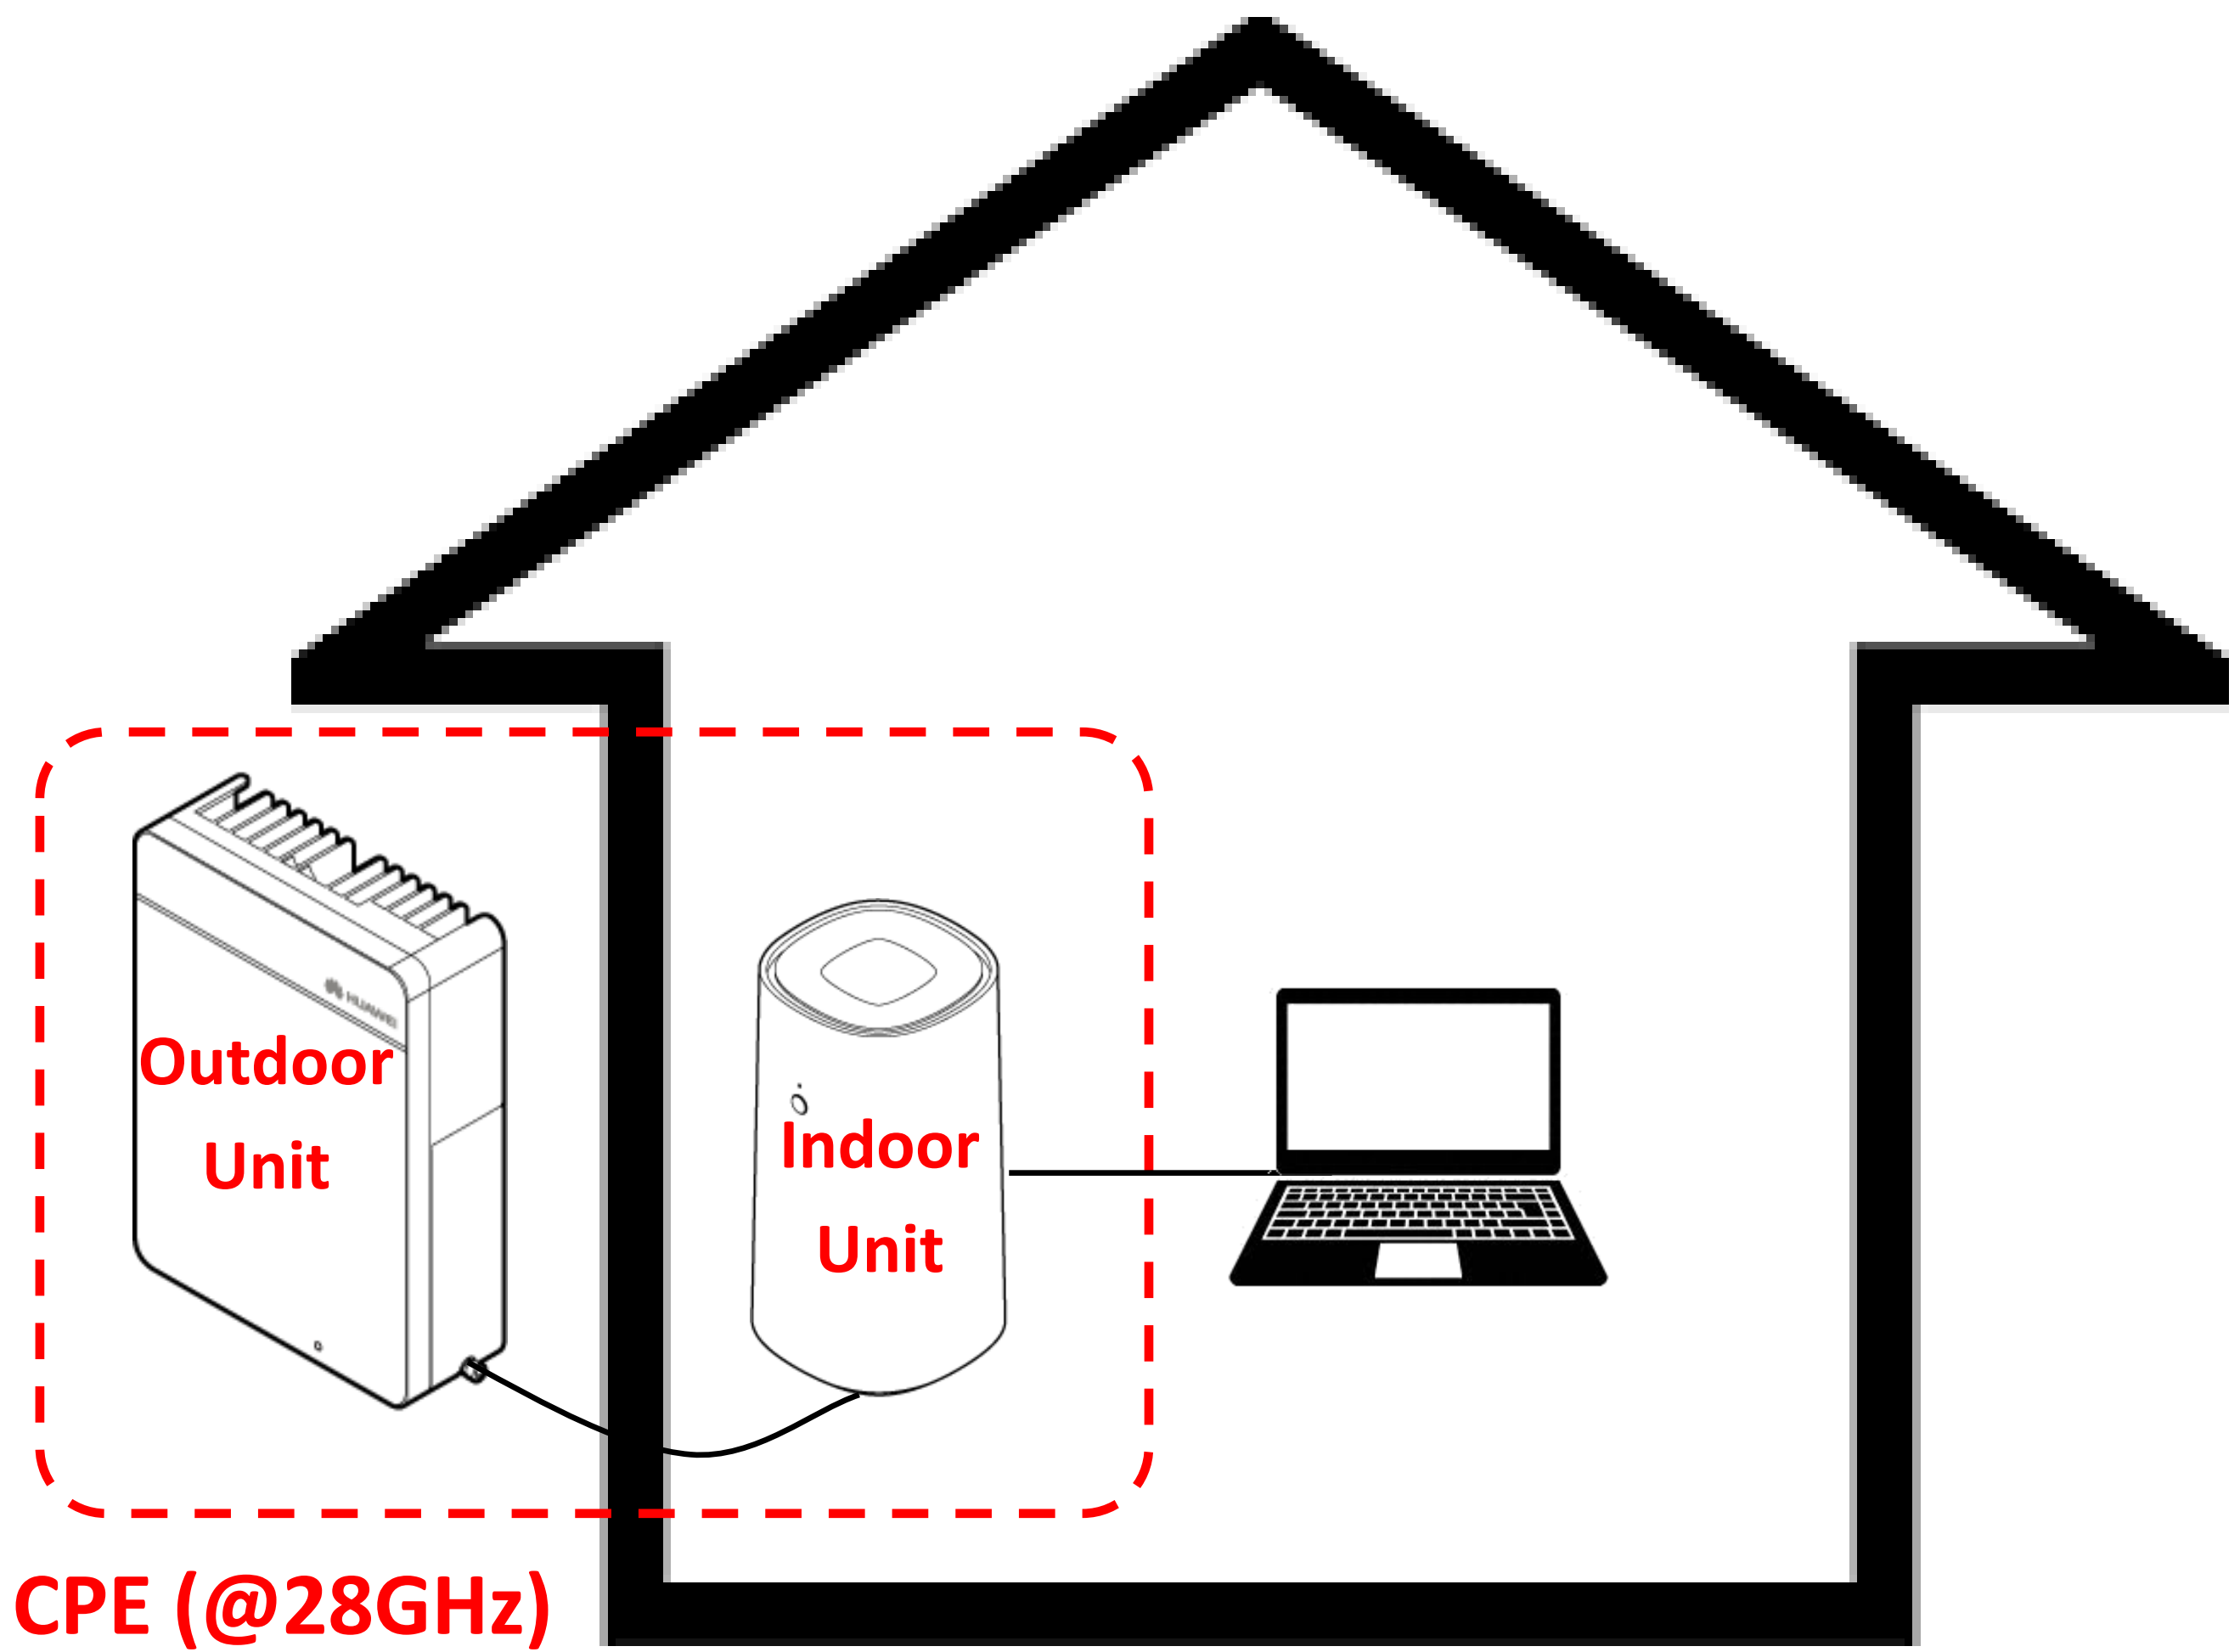

Demo 5 : 5G Peak Speed

5G demos will be conducted using CPE device / Test Equipment

5G CPE @ 28GHz

5G @ 28 GHz

Demo 1: 4K IP Camera Airport Runway

4K Camera at Rooftop of
Airport World Trade Centre

5G CPE

5G @ 28 GHz

5G Base Station

5G Core

Broadband

View of Airport South Runway

Demonstration Area
@ 14/F PCCW Tower

4K Television

HDMI

GE Lan cable

High Quality Surveillance at Anyway

Demo 2 : 4K TV Content Streaming over 5G

**Demonstration Area
@ 14/F PCCW Tower**

4K Television

HDMI

Now-E box

CPE

5G