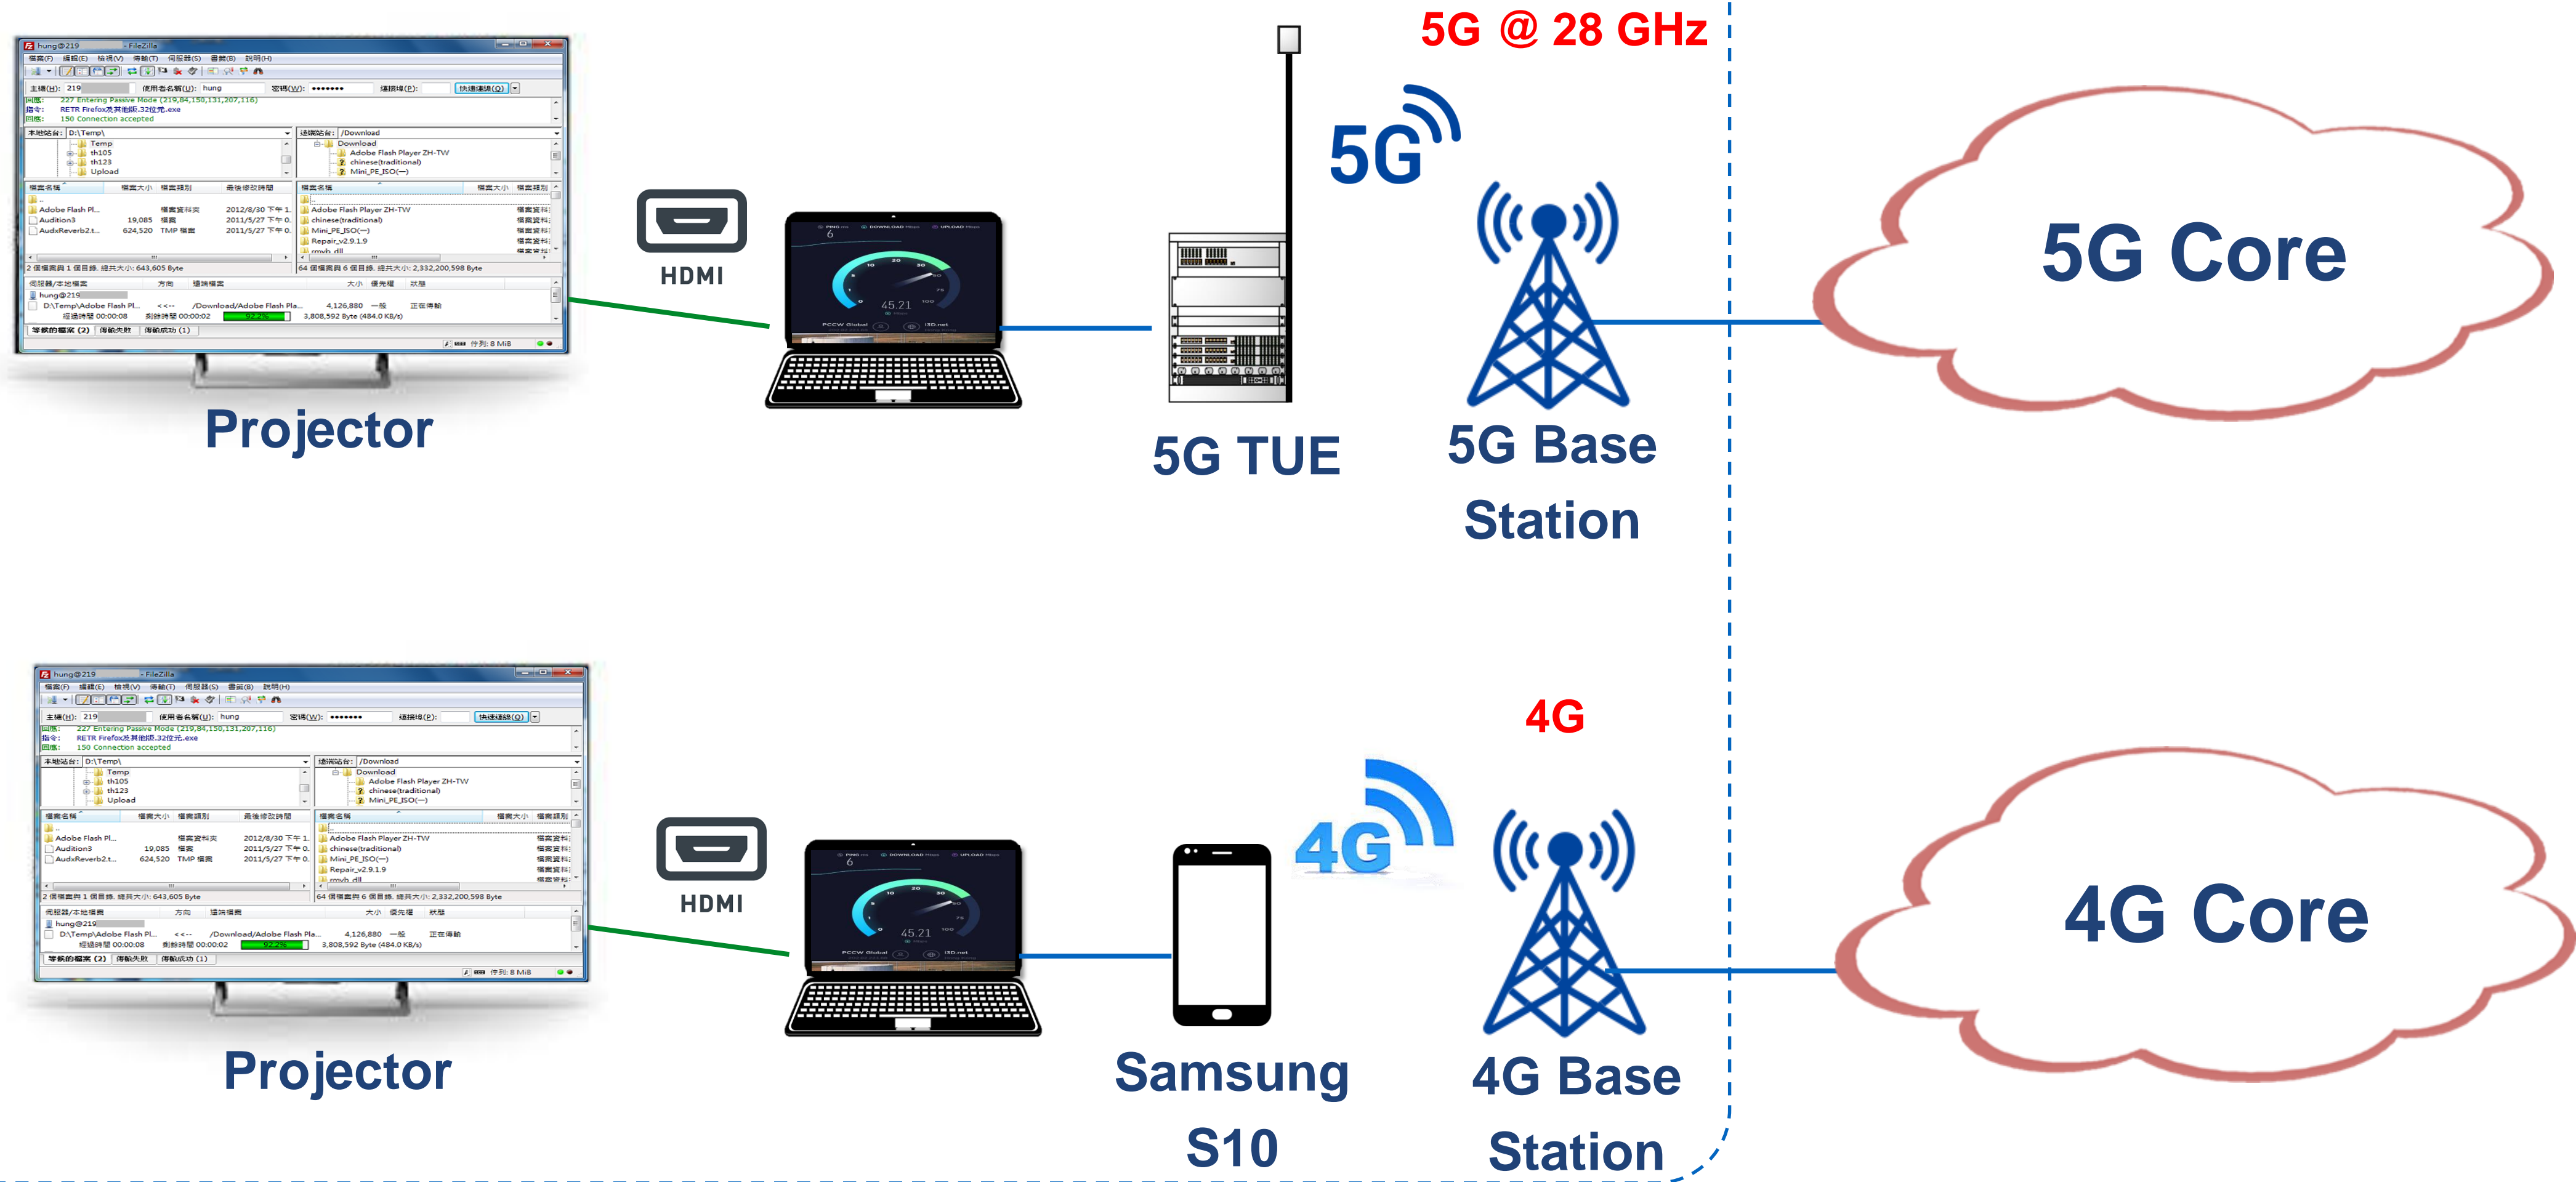

5G Base Station

5G Core

Broadband

View of Airport South Runway

Demonstration Area
@ 14/F PCCW Tower

4K Television

HDMI

GE Lan cable

5G @ 28 GHz

5G Base Station

5G Core

Now TV
Content Server

Movable High Quality Video

Demo 3 : OFCA Speed Test with CPE

**Demonstration Area
@ 14/F PCCW Tower**

Demonstrate 5G less than 10ms network latency

Demo 4 : Large File Download (4G vs 5G)

Demonstration Area
@ 14/F PCCW Tower

Potential Application: Download Large Files On-the-Go

Demo 5 : 5G Peak Speed Demonstration

Demonstration Area
@ 14/F PCCW Tower

Projector

5G TUE

5G Base Station

5G Core

Demonstrate max DL throughput with 28GHz spectrum 400MHz bandwidth