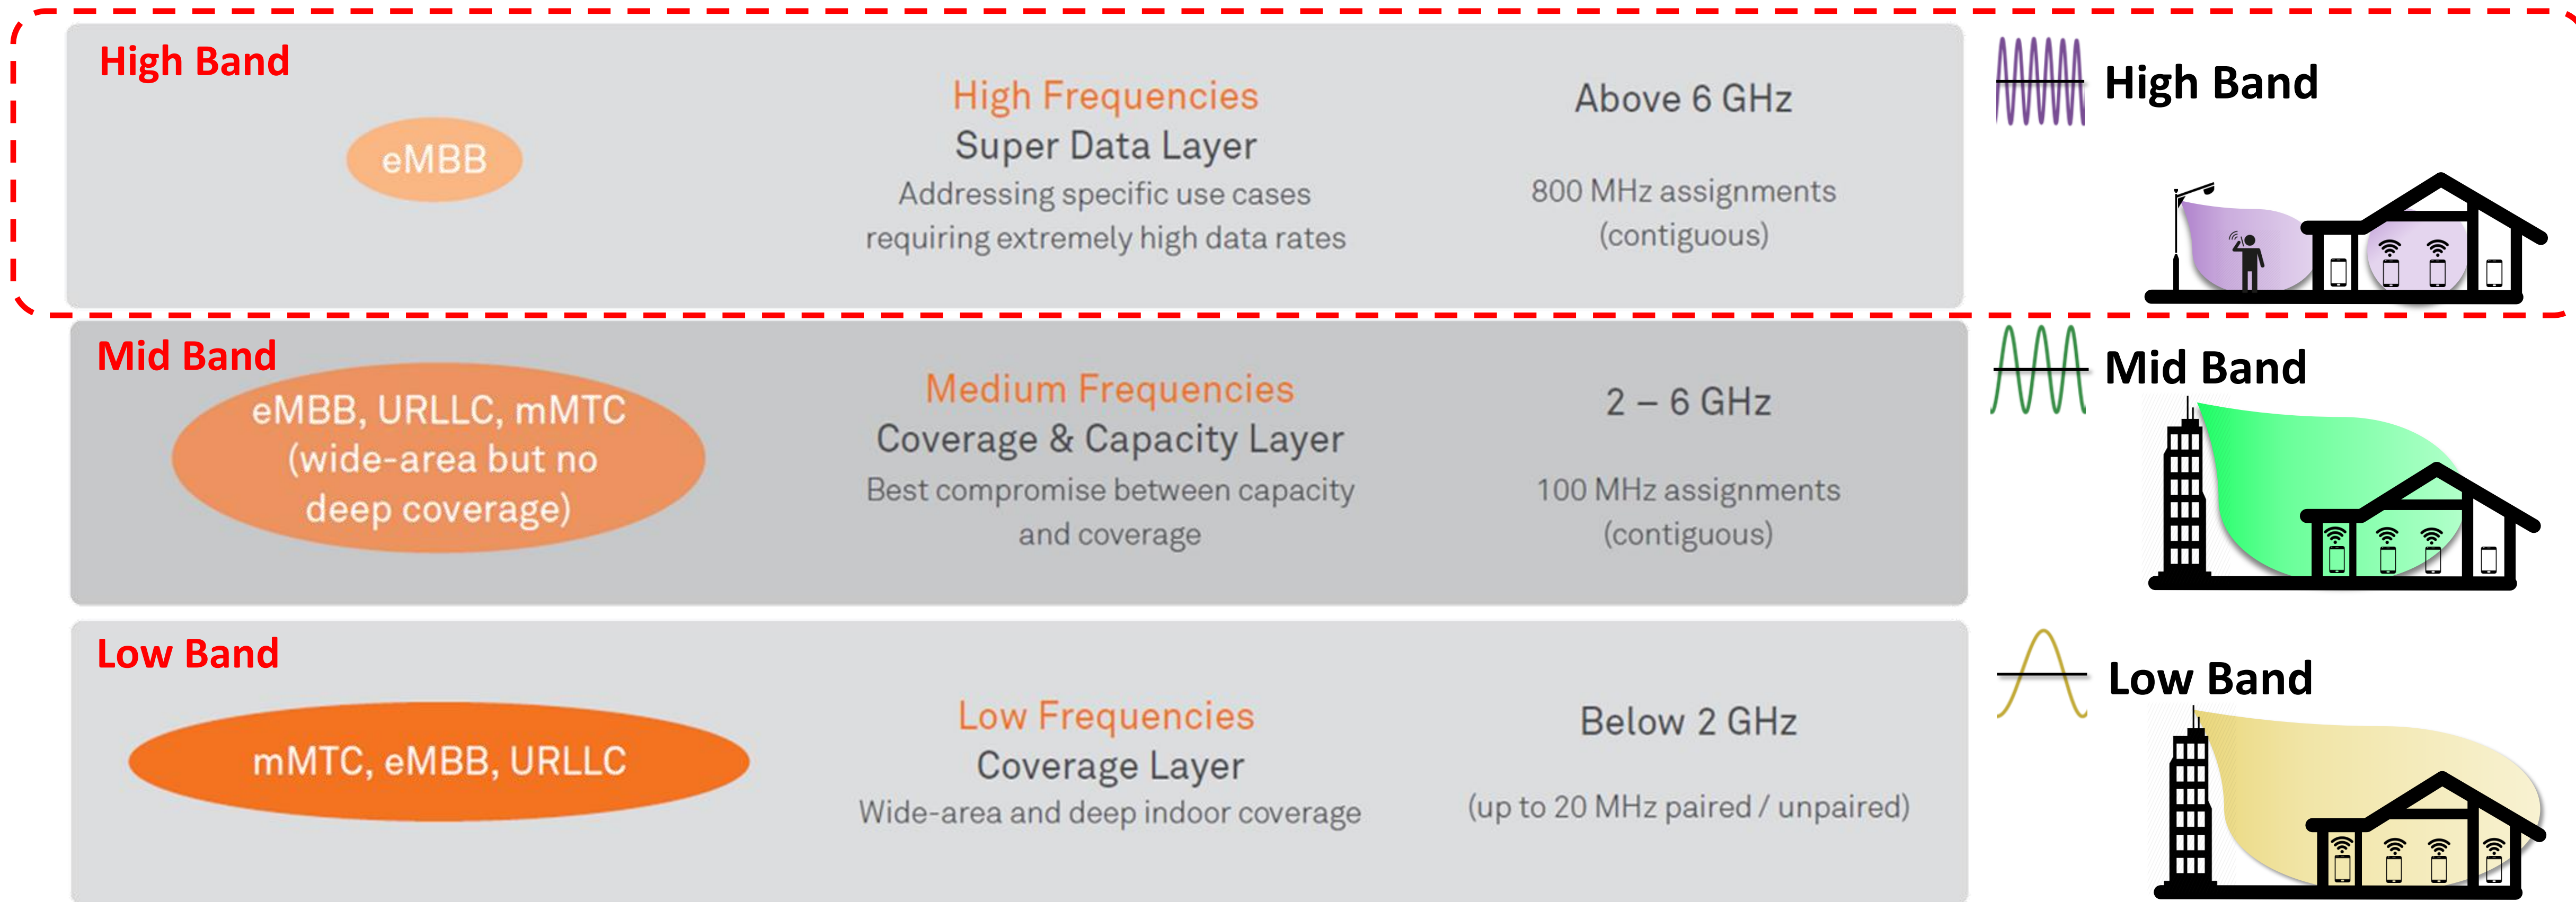

5G Application Demo

21 May 2019

5G Capabilities

Multiple Frequency Bands to Support 5G Use Cases

HKT is assigned with 400Mhz spectrum at 28GHz in Apr 2019

5G Demo Cases using HKT's 28GHz Spectrum (400MHz)

Demo 1 : 4K Camera Surveillance over 5G connection

Demo 5 : 5G Peak Speed

5G demos will be conducted using CPE device / Test Equipment

5G CPE @ 28GHz

5G @ 28 GHz

Demo 1: 4K IP Camera Airport Runway

4K Camera at Rooftop of
Airport World Trade Centre

5G CPE

5G @ 28 GHz

5G Base Station

5G Core

Broadband

View of Airport South Runway

Demonstration Area
@ 14/F PCCW Tower

4K Television

HDMI

GE Lan cable

Projector

5G TUE

5G Base Station

5G Core

Demonstrate max DL throughput with 28GHz spectrum 400MHz bandwidth