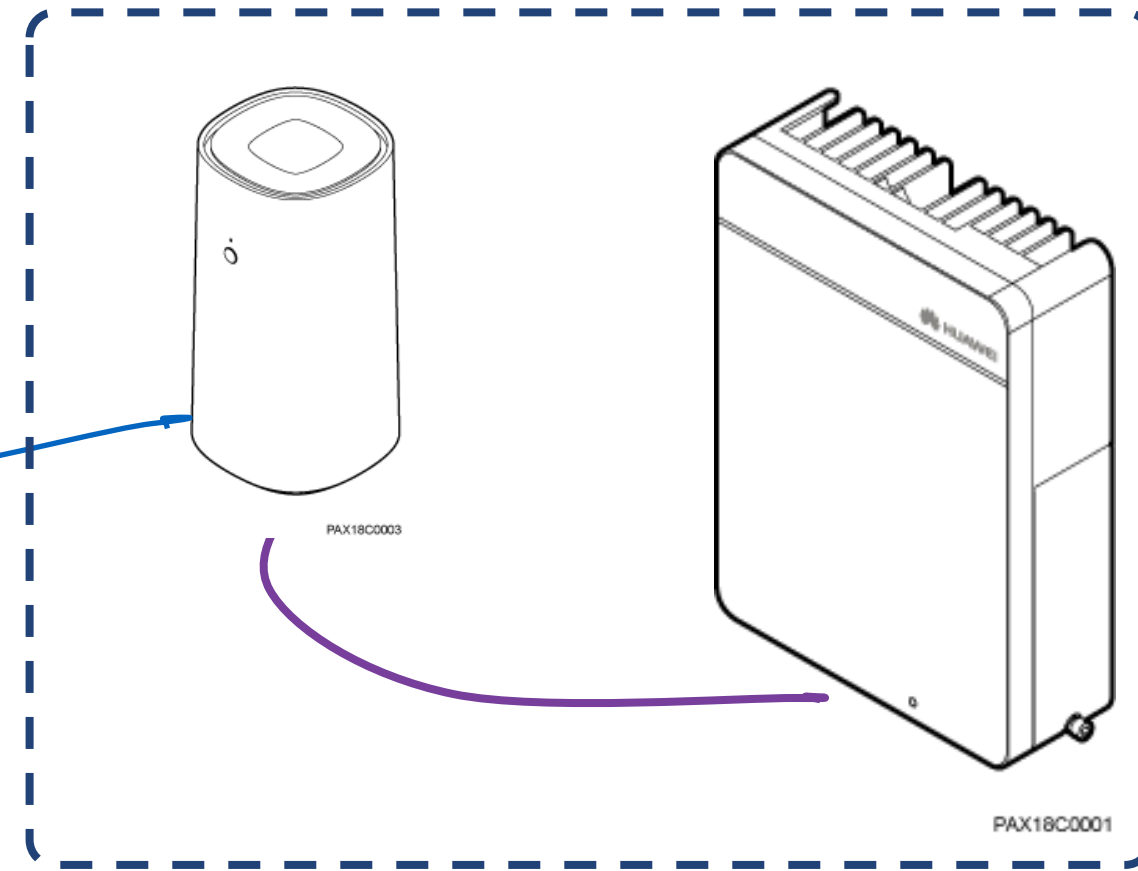

Demo 5 : 5G Peak Speed

5G demos will be conducted using CPE device / Test Equipment

5G CPE @ 28GHz

5G @ 28 GHz

Demo 1: 4K IP Camera Airport Runway

4K Camera at Rooftop of
Airport World Trade Centre

5G CPE

5G @ 28 GHz

5G Base Station

5G Core

Broadband

View of Airport South Runway

Demonstration Area
@ 14/F PCCW Tower

4K Television

HDMI

GE Lan cable